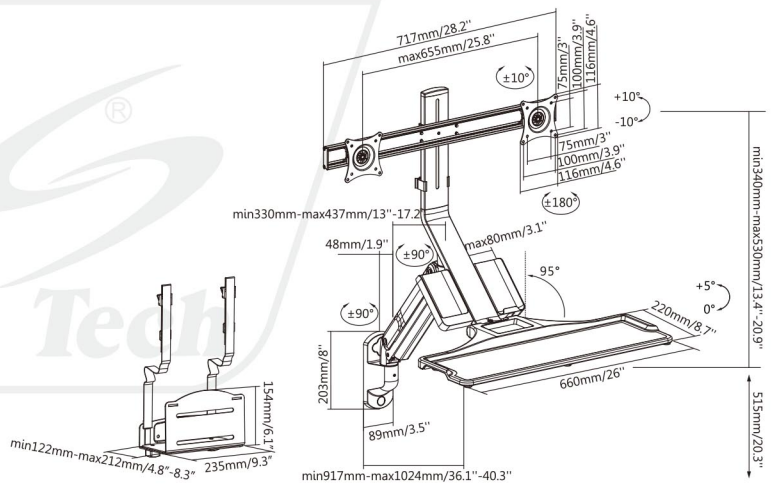

SH S05-02

Sit-stand Workstation Wall Mount

Dual Monitors with Keyboard Tray & CPU holder

New Working Style

Screen Size
17"-27"

Weight Capacity
0-6kg/0-13.2lbs (x2)

Weight Capacity
1kg/2.2lbs

Tilt Range
+10° ~ -10°

Swivel Range
+10° ~ -10°

Screen Rotation
360°

Cable Management

Curved Monitor

VESA Compatible
75x75 100x100

Wide Range of Motion
makes screen-sharing easy

CPU Holder Included
utilizes the wall to be a computer workstation

Convenient Keyboard Tray with Extra Holder